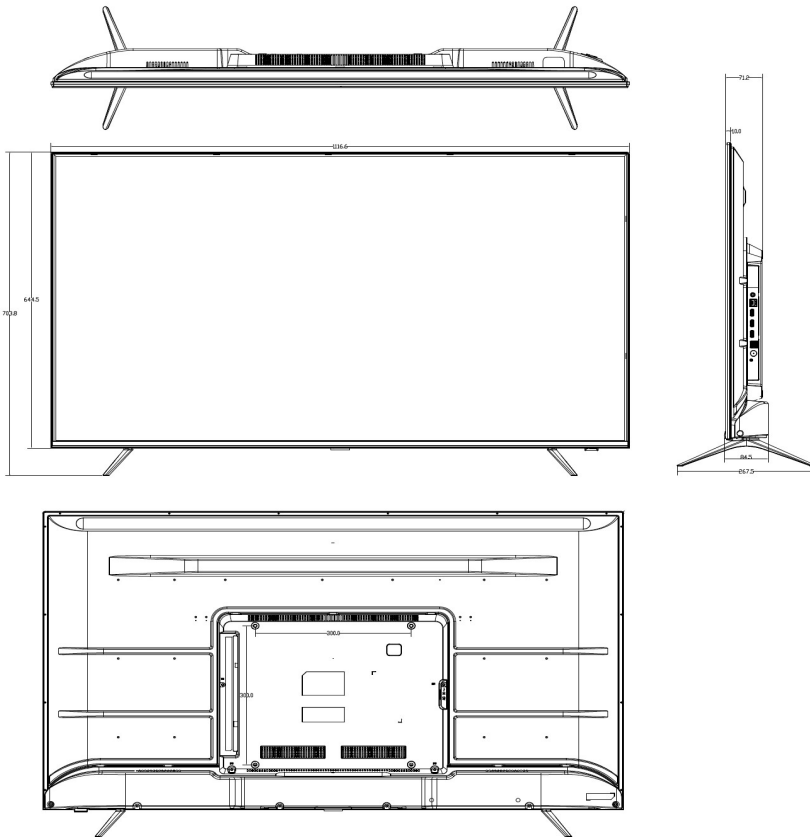

Pre-Installed Application List

YouTube	Global VODs
Netflix	Global VODs
amazon prime video	Global VODs
Google Play Store	Pre-install
Google play Movies &TV	Watch Google Play Movies&TV on Android TV
Google play Games	Game Platform of Google Play
Popular apps	Push Popular apps posters to Homepage
Smart Player	Media/Music play for USB Device
Chromecast	A technology that lets you cast your favorite entertainment and apps from your phone, tablet or
Fastcast	Pre-install , file share
Google assistant	Yes, use RC890 Remote control
E-Sticker	as some function demo in Shop mode
E-Show	as some function demo in Shop mode

Essential Accessories (Default)

Operation Manual	English(Default)
Remote Control and batteries	RC860s (with 2 batteries)
Base Stand	Integrated Packaging
AC Power Cord	1 pcs
Mini AV cable	1 pc

Mechanical ID Picture

Mechanical Key Specification

Carton Dimensions LxWxH (mm)	1250*144*760
Container Loading---20 feet (pcs)	210
Container Loading---40 feet (pcs)	447
Container Loading--40 feet High (pcs)	447
Net Weight With Stand (Kg)	10.2
Net Weight Without Stand (Kg)	10
Gross Weight With Packaging (Kg)	13.4

Wall-Mount VESA

VESA Mounting	WMB333
VESA Hole Pattern	300*300
Screw Size	M6*12
Screw Length (mm)	12
Screw Pitch (mm)	/
Screw Quantity	4

Drafted by: ZHANGPENG

Approved by: