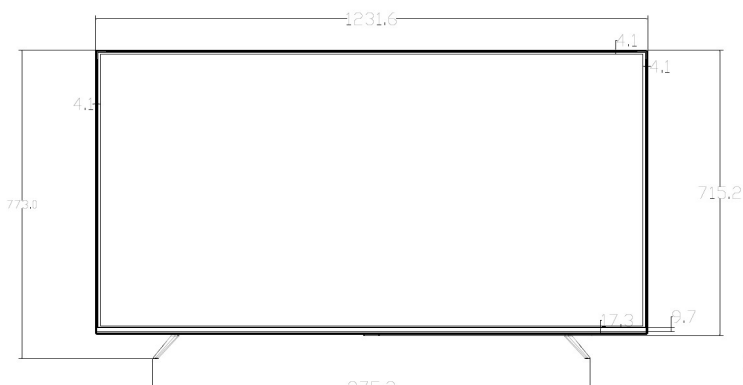

Mechanical Key Specification

Carton Dimensions LxWxH (mm)	1350*152*821
Container Loading---20 feet (pcs)	126
Container Loading---40 feet (pcs)	254
Container Loading--40 feet High (pcs)	381
Net Weight With Stand (Kg)	12.9
Net Weight Without Stand (Kg)	12.6
Gross Weight With Packaging (Kg)	16.5