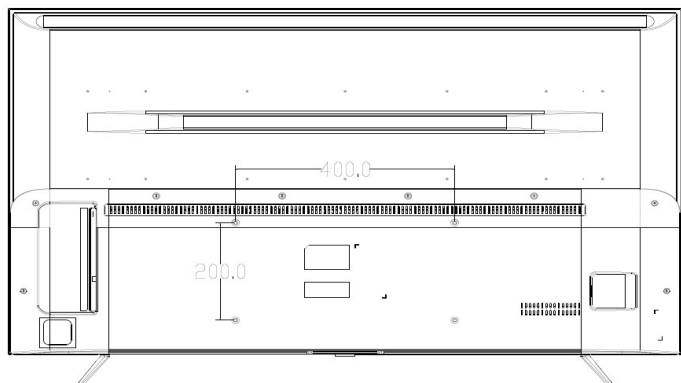

Mechanical Key Specification

Carton Dimensions LxWxH (mm)	1350*152*821
Container Loading---20 feet (pcs)	126
Container Loading---40 feet (pcs)	254
Container Loading--40 feet High (pcs)	381
Net Weight With Stand (Kg)	12.9
Net Weight Without Stand (Kg)	12.6
Gross Weight With Packaging (Kg)	16.5