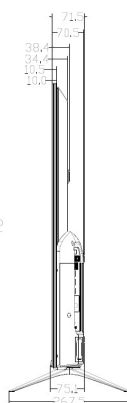

Display

Backlight Unit	DLED
Panel supplier	HKC
Aspect Ratio	16:9
Panel Size (inch)	55
Diagonal(cm)	
Display Resolution	3840x2160
Brightness (cd/m2)(typ.)	280
Color gammut	NTSC 85%
Display Colors(Coverage)	1.07B
Contrast Ratio	CSOT 5000:1 (typical)
Response Time (G to G)	6.5ms (typ.)
Refresh Rate	60Hz
HDR 10+	Yes
HLG	Yes
Picture Preset	Standard\Dynamic\Movie\Sport\Personal
Screen mode	wide\Normal\FullZoom
Dynamic Contrast	Auto\Off\Low\Medium\High
Noise Reduction	Yes,3D Noise Reduction, Block Noise Reduction

Mechanical Key Specification

Carton Dimensions LxWxH (mm)	1350*152*821
Container Loading---20 feet (pcs)	126
Container Loading---40 feet (pcs)	254
Container Loading--40 feet High (pcs)	381
Net Weight With Stand (Kg)	12.9
Net Weight Without Stand (Kg)	12.6
Gross Weight With Packaging (Kg)	16.5

Wall-Mount VESA

VESA Mounting	400*200
VESA Hole Pattern	2*2
Screw Size	M6*15
Screw Length (mm)	15
Screw Pitch (mm)	1
Screw Quantity	4

Drafted by: ZHANGPENG

Approved by: