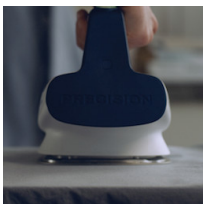

Product Benefits & Features

Steady and Convenient

Iron boards can sometimes be a shaky surface. Its large rubber stand helps the 4SafetyTMPrecision to stand steady on any surface. The easy-to-fill, extra large transparent water tank (350 ml) allows you to iron longer without having to refill water - making ironing even more convenient.

- Fine-mist spray
- Self clean
- 2200 Watt rated power
- Drip-stop system
- Easy fill, anti-leak fill cap
- Vertical steam
- Spray function
- Anti-calc system
- Powerful shot of steam(130g/min)
- Variable temperature setting
- Pilot lamp

Precise

The stainless steel tip gives you the power to iron precisely and safely every time. Reach up to the tip of collars, below buttons, or iron around a print. Ironing is even easier with this specially made precision tip.

Efficient

A 130g powerful steam shot helps you to get rid of wrinkles at the push of a button. And the 0-40g/min variable steam, distributed evenly through the 500 holes of the sole plate, straightens your clothes fast and efficiently.